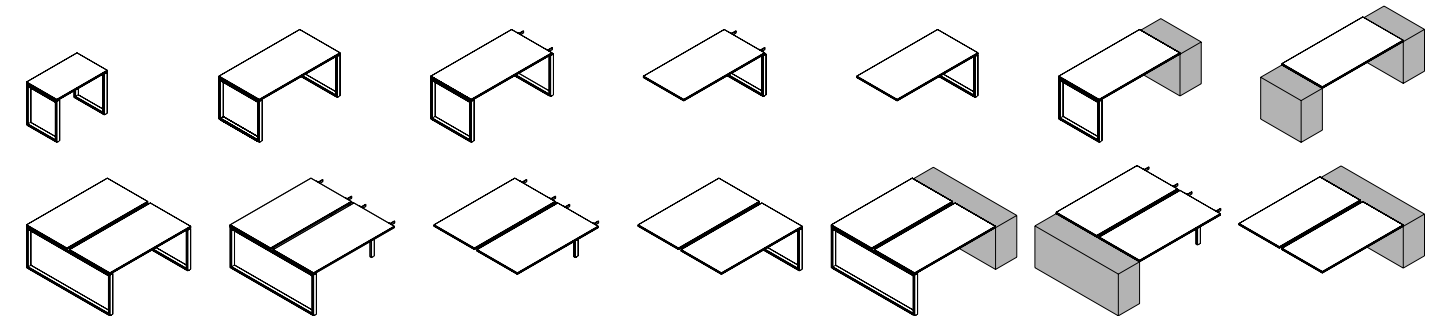

ABACO / ABACUS / ABAKUS

SCRIVANIE / DESKS / STO

L = 800 / 1000 / 1200 / 1400 / 1600 / 1800 mm
P = 600 / 800 / 1650 mm
H = 740 mm