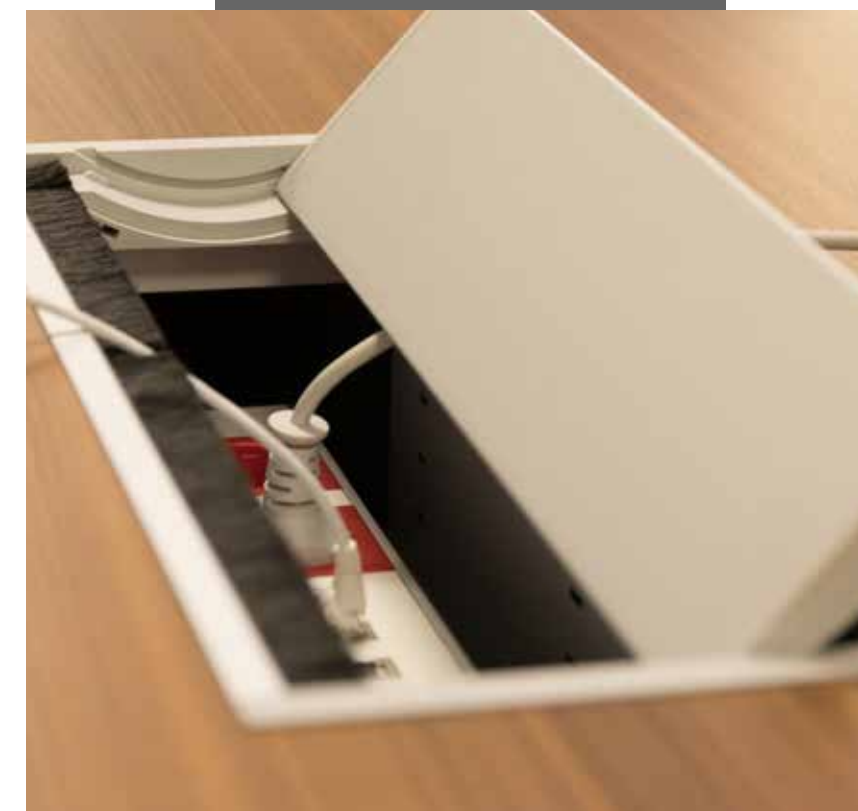

Top access in alluminio 334x156 mm
accessibile da entrambi i lati e completo
di vaschetta reggicavi.

*Aluminium top access 334x156 mm ac-
cessible from both sides and complete
of cable shelf.*

Aluminijumski provodnik kablova
334x156 mm sa dvostranim pristupom i
u kompletu sa držačem kablova.