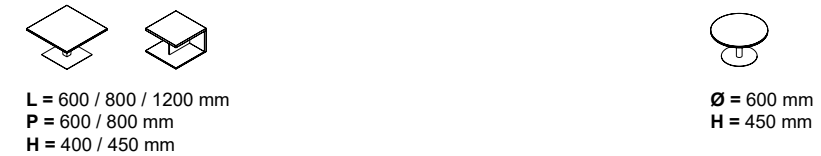

TAVOLINI DA CAFFE' / COFFEE TABLES / KAFE STOLOVI